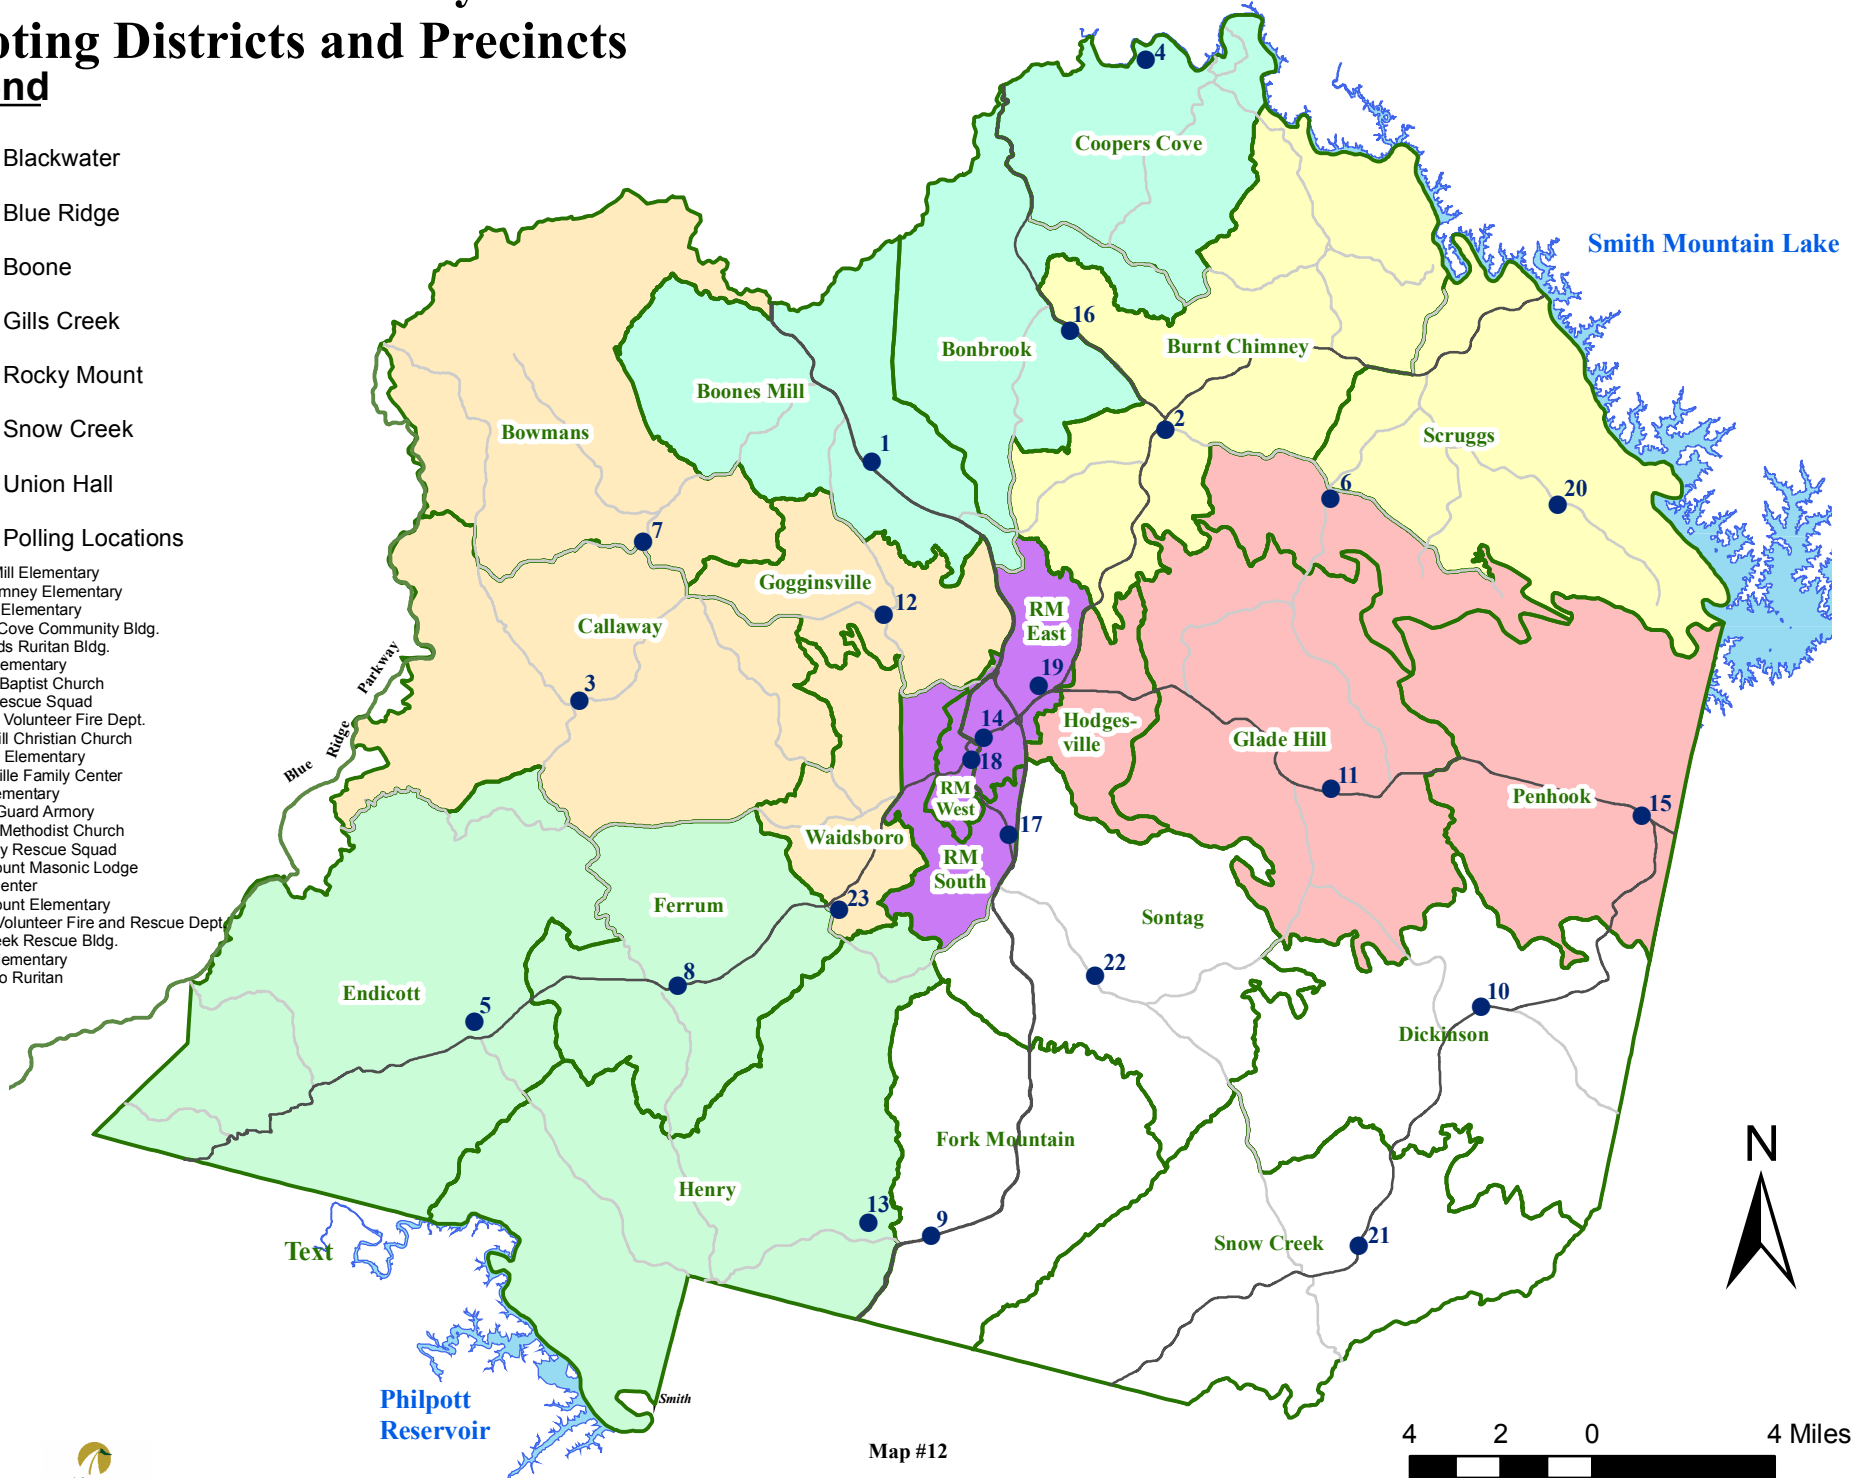

# Franklin County

## Voting Districts and Precincts

### Legend

- Blackwater
- Blue Ridge
- Boone
- Gills Creek
- Rocky Mount
- Snow Creek
- Union Hall

Polling Locations

1. Boones Mill Elementary
2. Burnt Chimney Elementary
3. Callaway Elementary
4. Coopers Cove Community Bldg.
5. Crossroads Ruritan Bldg.
6. Dudley Elementary
7. Fairmont Baptist Church
8. Ferrum Rescue Squad
9. Fork Mtn. Volunteer Fire Dept.
10. Forrest Hill Christian Church
11. Glade Hill Elementary
12. Gogginsville Family Center
13. Henry Elementary
14. National Guard Armory
15. Penhook Methodist Church
16. Red Valley Rescue Squad
17. Rocky Mount Masonic Lodge
18. CATCE Center
19. Rocky Mount Elementary
20. Scruggs Volunteer Fire and Rescue Dept.
21. Snow Creek Rescue Bldg.
22. Sontag Elementary
23. Waidsovo Ruritan

Map #12