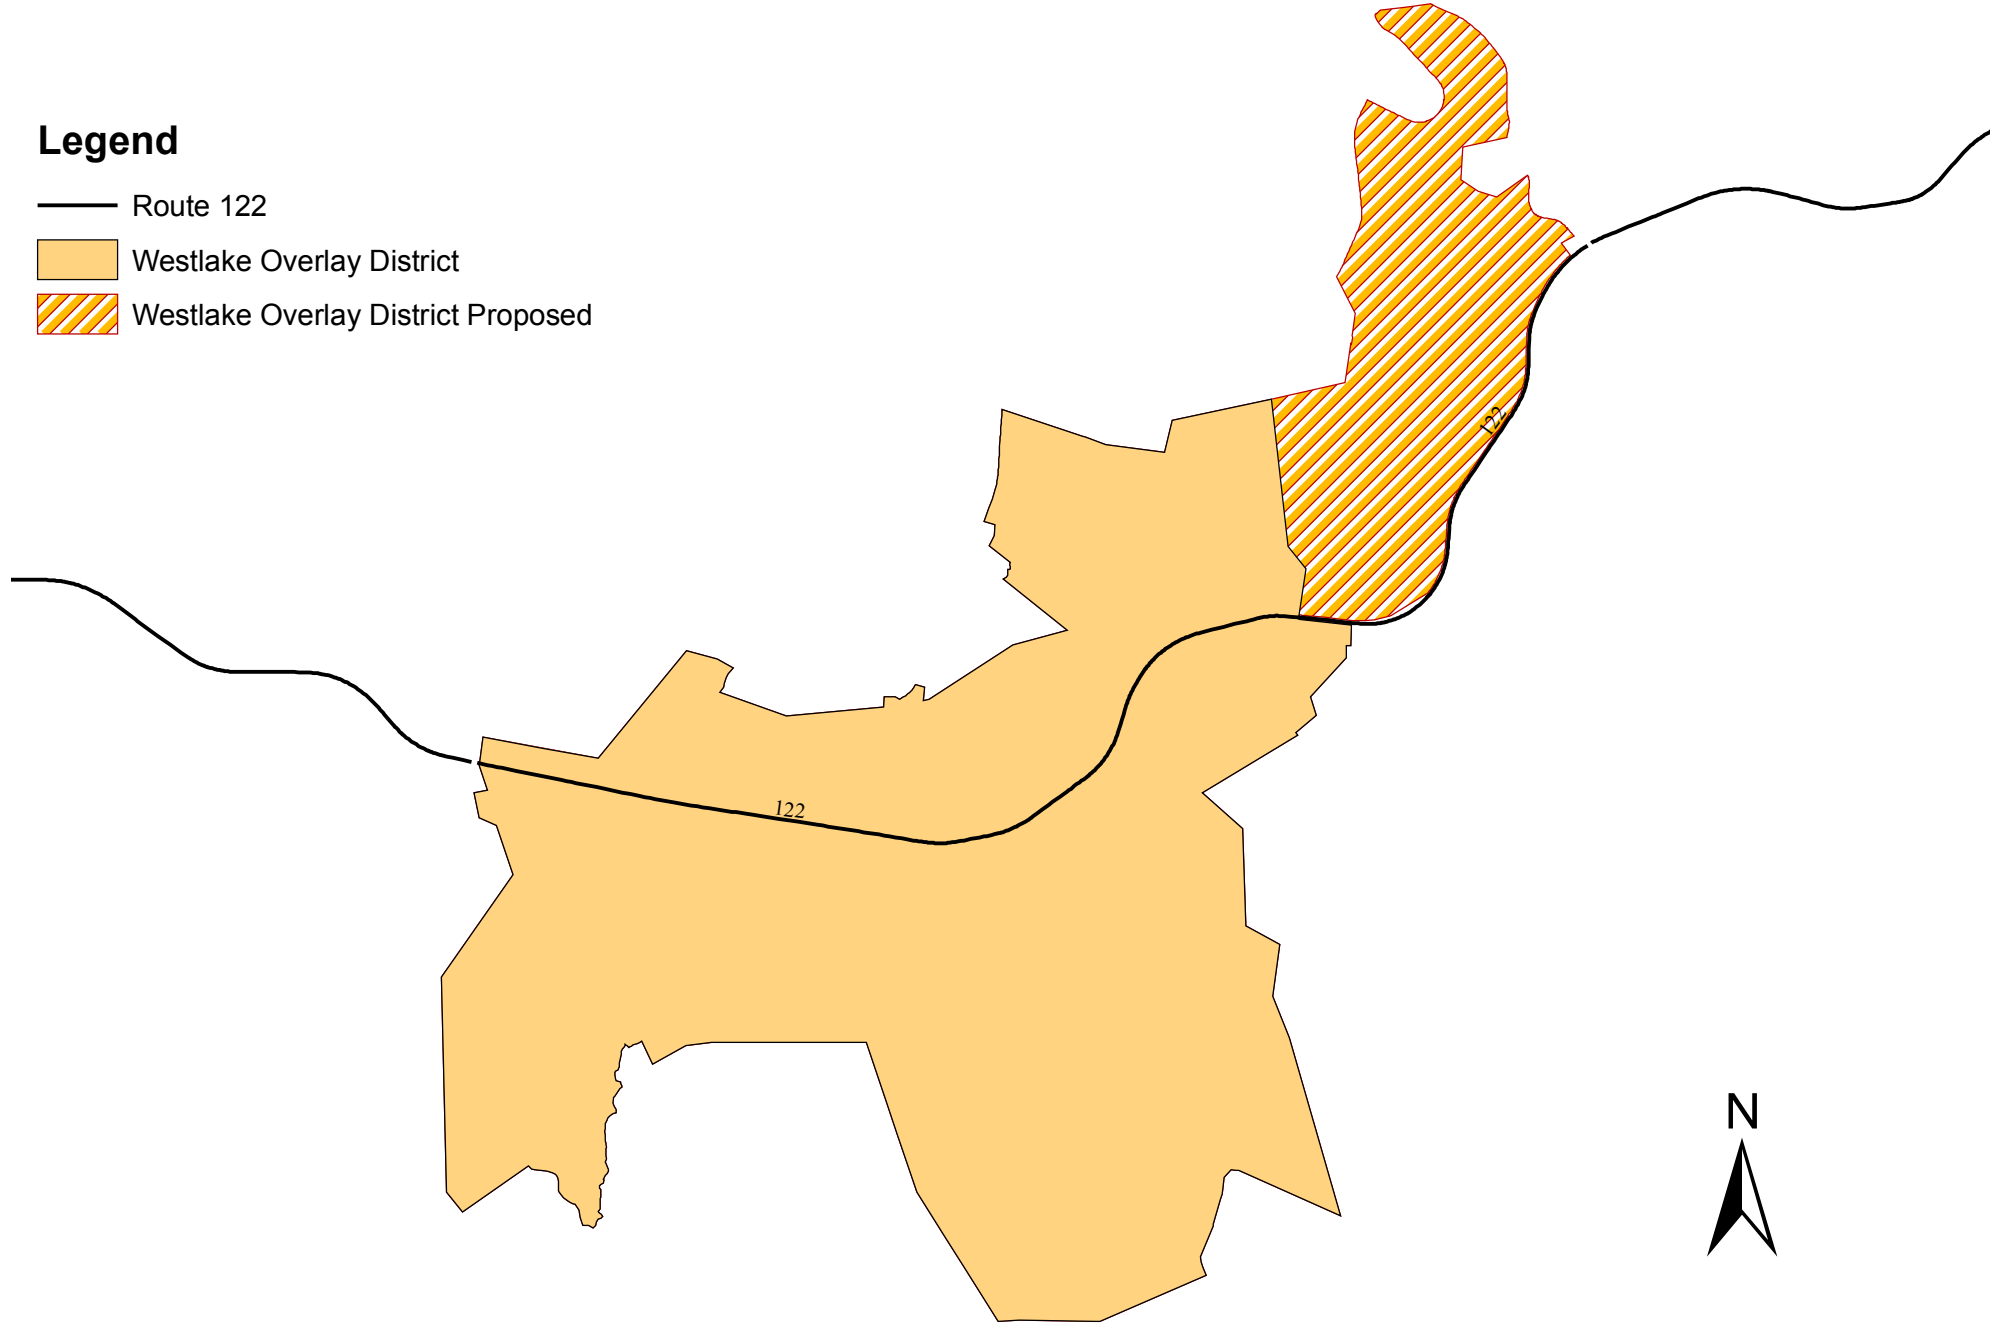

Westlake Corner Overlay District

Legend

- Route 122
- Westlake Overlay District
- Westlake Overlay District Proposed

1,000 500 0 1,000 Feet