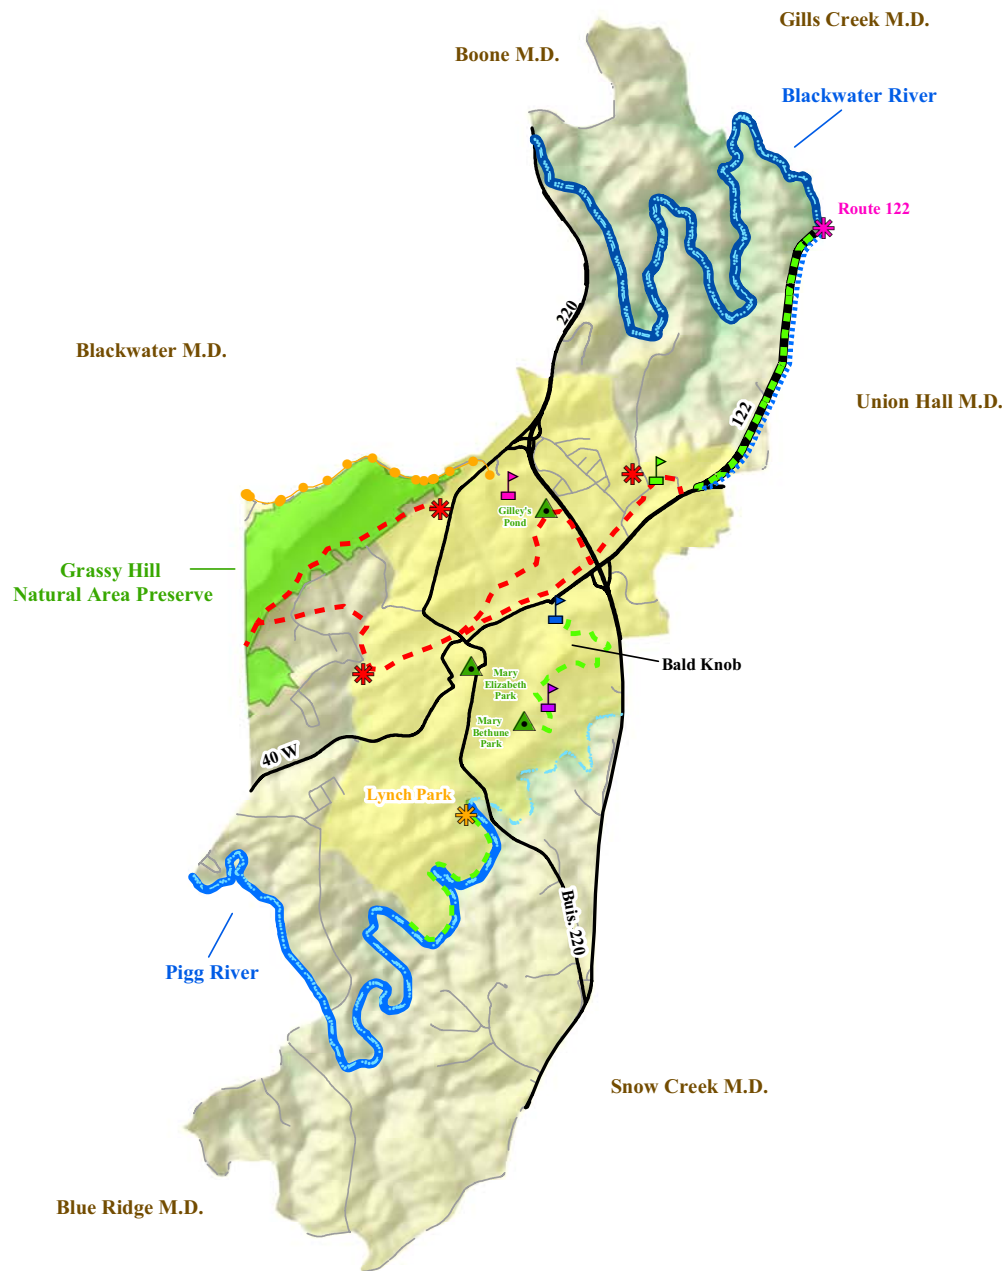

Rocky Mount Magisterial District

Legend

- Town Parks
- Benjamin Franklin Middle - Pedestrian
- Franklin County High - Pedestrian
- Lee M Waid Elementary - No Pedestrian
- Rocky Mount Elementary - Pedestrian
- Canoe Access - Proposed
- Canoe Access - Existing
- Multi-Purpose I Trailhead - Proposed

Proposed Trails

- Multi-Purpose I
- Pedestrian I

Proposed Bikeway

- Off-Route
- Existing Bike Routes
- Proposed Blueway
- Existing Blueway
- Proposed Scenic Byways

- Streams
- Roads
- Public Lands
- Town of Rocky Mount