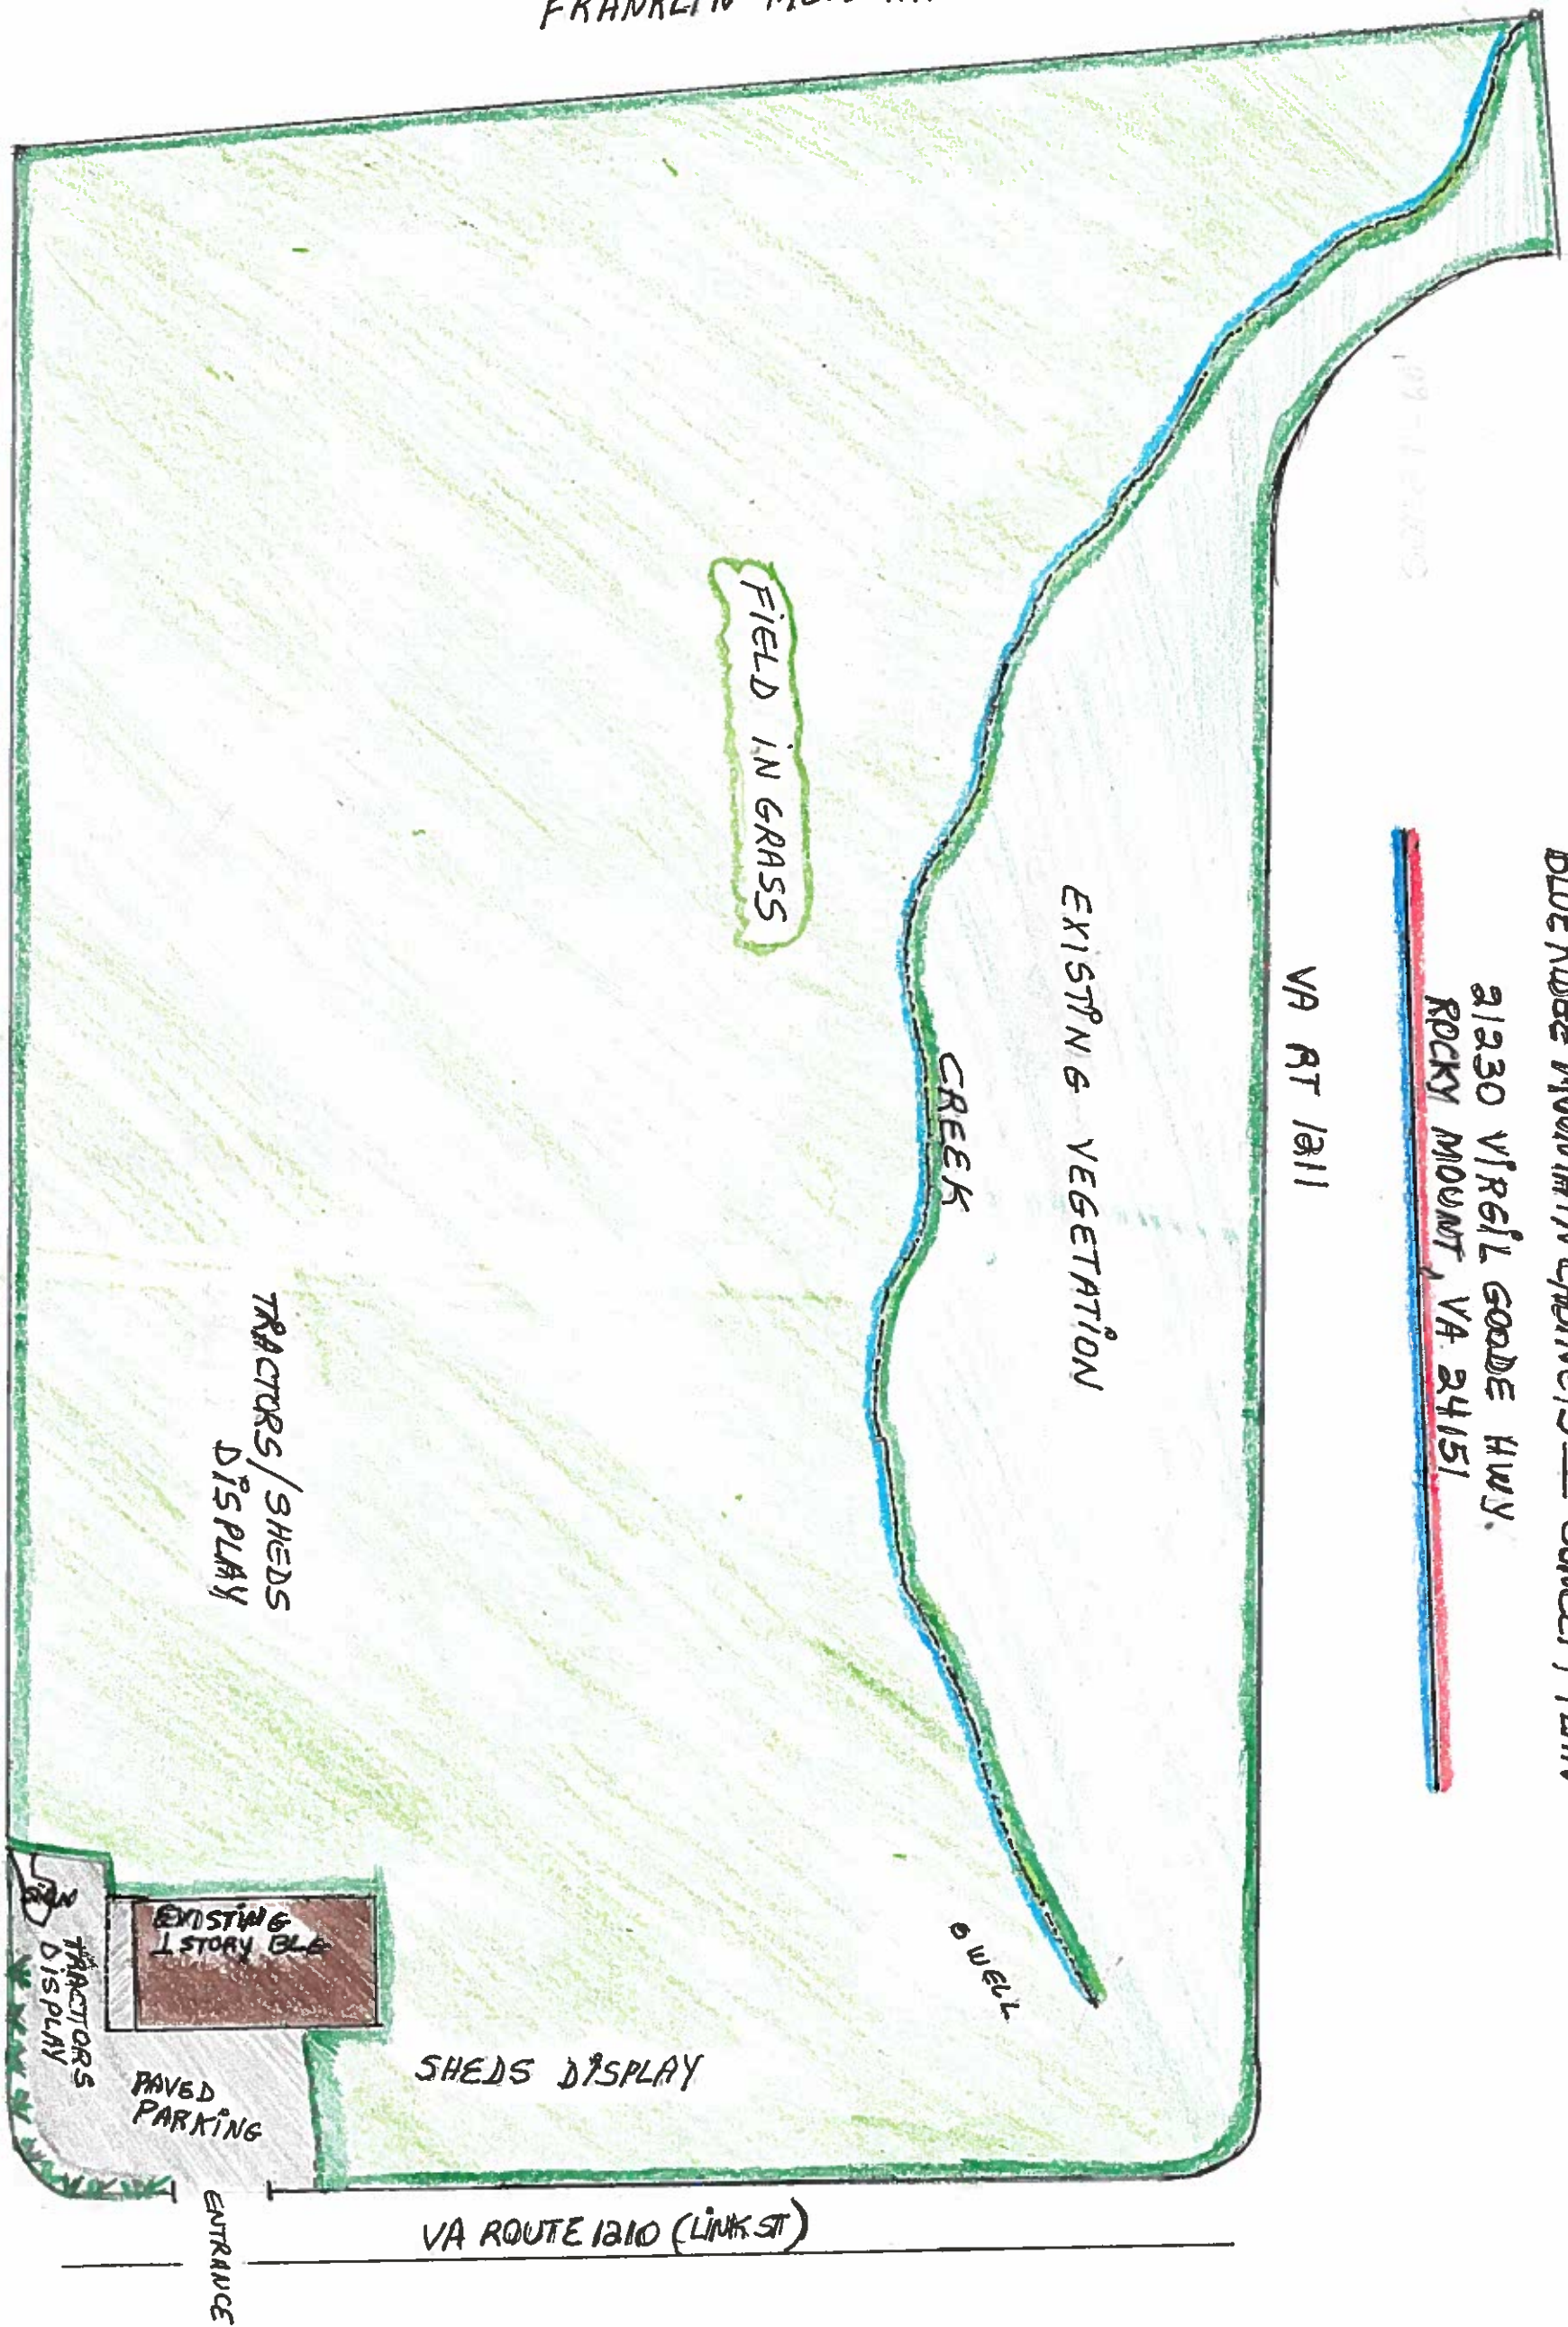

FRANKLIN MEMORIAL PARK

220 SOUTH VIRGIL GOODE HWY

VA RT 1811

BLUE RIDGE MOUNTAIN CABINETS — CONCEPT PLAN

21230 VIRGIL GOODE HWY.
ROCKY MOUNT, VA 24151

EXISTING & VEGETATION

CREEK

FIELD IN GRASS

TRACTORS / SHEDS
DISPLAY

TRACTORS
DISPLAY

EXISTING
1 STORY BLE

PAVED
PARKING

SHEDS DISPLAY

VA ROUTE 1810 (LINK ST)

ENTRANCE

WELL

SCALE: 1" = 60'